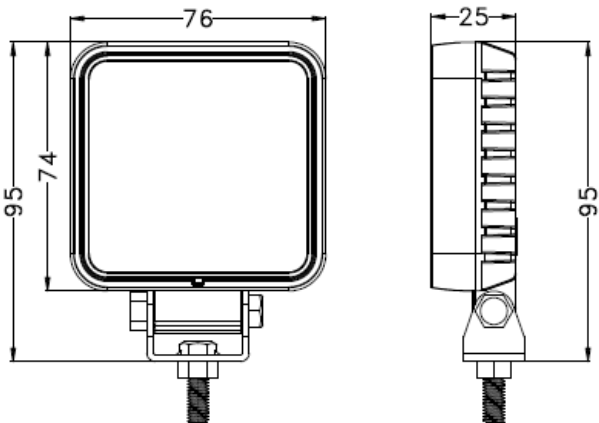

DATA SHEET

SL-09043-12
LED Work Light

Images

Specifications

Functions:	LED work light
LEDs:	12 x OSRAM LEDs
Output:	960 lumens
Lens colour:	Clear
Light pattern:	Flood
Certifications:	ECE Reg 10: E9 10R05/01 16912 00 ECE Reg 23: E9 148R00/00 1060 00
Dimensions:	76 x 74 x 25cm
Voltage range:	9-32Vdc
IP rating:	IP68
Operating temperature:	-45°C to +85°C
Mounting:	U-bracket with bolt
Wiring:	50cm cable with partially stripped wires Red: positive Black: ground
Power rating:	12W
Current draw:	1.33A @ 12V / 0.375A @ 24V
Reverse polarity protection:	Yes
Warranty:	3 years

Dimensions

Materials

Lens:	Polycarbonate
Housing:	Aluminum alloy
Bracket & mounting hardware:	Stainless steel

Part number

SL-09043-12	LED work light
-------------	----------------

LED-flood

+44 (0) 1296 340045