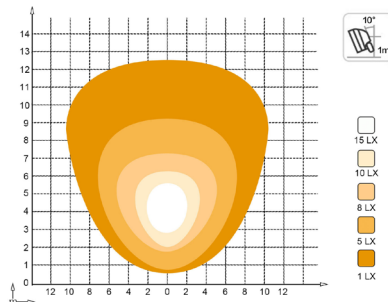

LED-flood

+44 (0) 1296 340045

sales@sentinelvehiclighting.com

sentinelvehiclighting.com